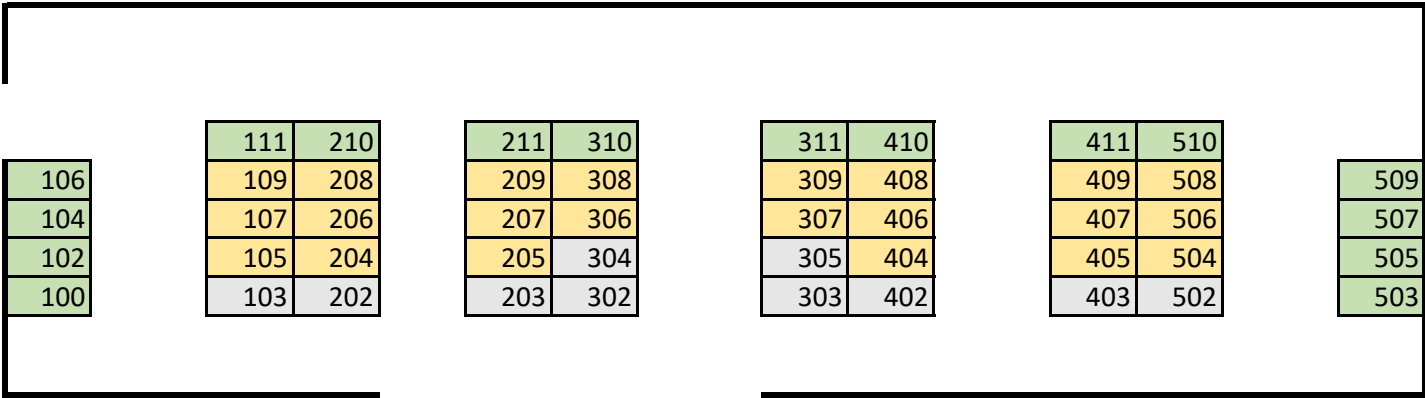

**NAEM 2022 FORUM
EXHIBIT FLOOR PLAN RENDERING***

ENTRANCE

LEGEND

	PLATINUM
	GOLD
	GREEN

ALL BOOTHS ARE 8' X 10'
*NOT TO SCALE